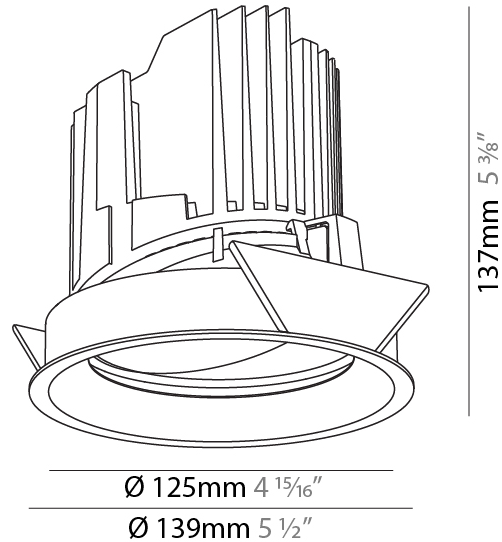

PHYSICAL

Shape: Round
Diameter (mm): 139
Diameter (in): 5 1/2
Height (mm): 137
Height (in): 5 3/8
Ceiling Thickness (mm): 10 / 12.5 / 15
Ceiling Thickness (in): 3/8 or 1/2 or 9/16
Min. Recessing Depth (mm): 150
Min. Recessing Depth (in): 5 7/8
Light Distribution: Adjustable / Downlight
Weight (kg): 0.853
Weight (lbs): 1.88
Fixture Finish: SSR / BKV / CWI / CRY / HAB / UFT / ITA / RUA / FTG / MYG / LOD / PUS / FRO / FUP / KIA / POP / BLS / SPG / MEY / GOH / GUM / CHC / COM / ABZ / JAG / OBR / MOS / ROR
Fixture Material: Aluminum Die Cast
Cut-out Measurements: 130mm / 5 1/8"

ELECTRICAL

Lamp Type: LED (Zhaga Standard)
Input Wattage (W): 28.6
Total Output Wattage (W): 26.4
Dimming: Tri-Mode (Non-Dimming and Phase Dimming (120Vac only) and 0-10V Dimming)
Driver Included: No
Driver Location: Recessed Housing
Driver Type: Constant Current - Universal
Driver Class: Class 2
Housing: See components
Input Voltage (V): 120 - 277
Constant Current (MA): 700

LED

Number of LEDs: 1
Color Temperature (°K): 2700 / 3000 / 3500 / 4000
Max. Delivered Lumen (lm): 1180 / 1930 / 2029 / 2070
Nominal Lumen (lm): 3210 / 3290 / 3459 / 3530
CRI: >90 CRI
Lamp Life (hrs): 50000

OPTICAL

Reflector: 10 / 18 / 36
Adjustability: Rotational 355°, Tilt 30°

RATINGS AND CERTIFICATIONS

Certified By: Certified for North American Standards
IP rating: IP54